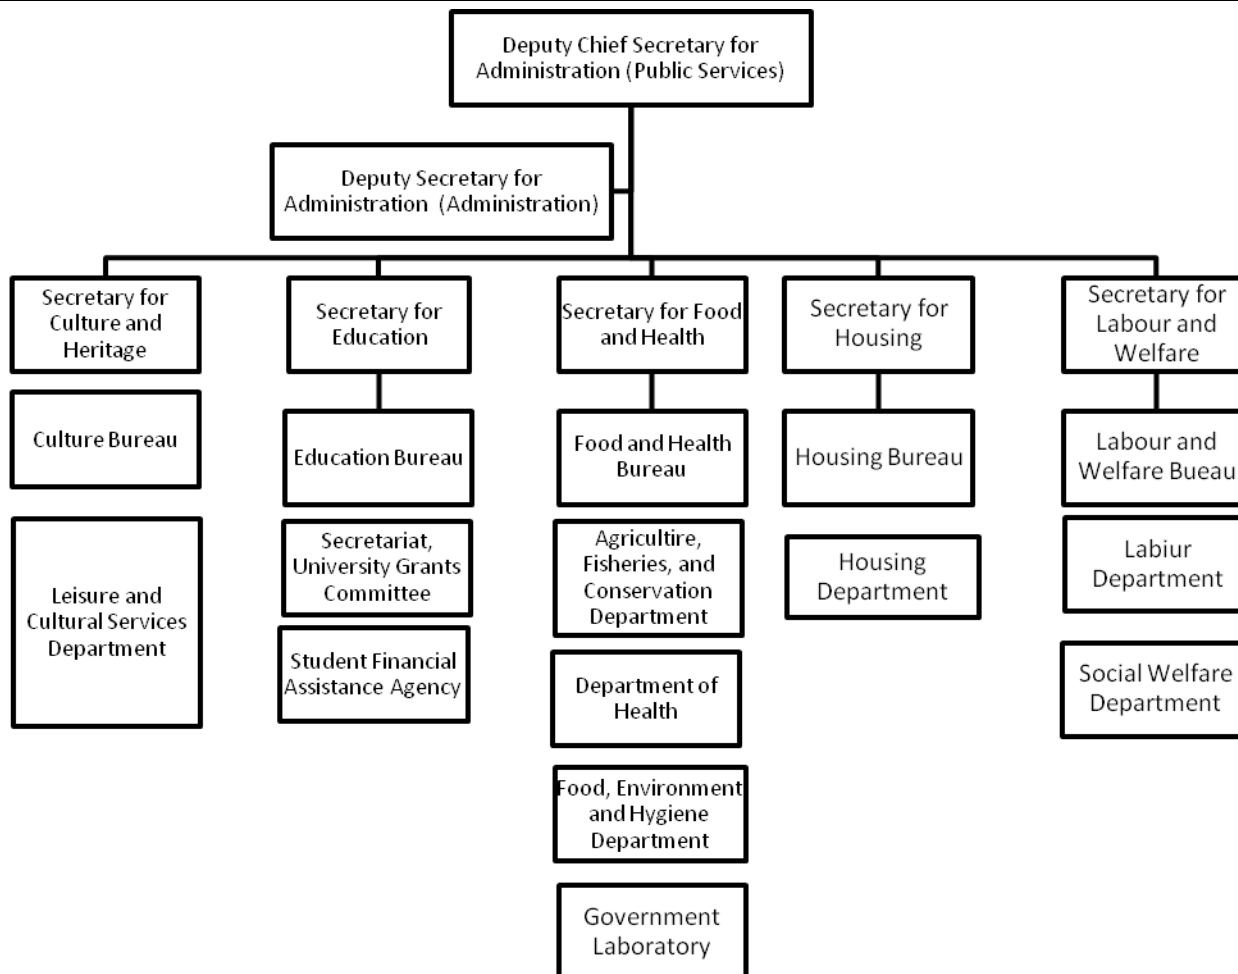

Chart 1: Structure of the Hong Kong SAR Government Secretariat
Under the Proposal from The Professional Commons

Note: Other Government units that are not listed above for simplicity reasons, such as the ICAC,...etc, are maintained in their original position

Chart 2: Composition of the Policy Bureaux under the Deputy Secretary for Administration (Administration)

Chart 3 : Composition of the Policy Bureaux under the Deputy Secretary for Administration (Public Services)

Chart 4 : Composition of the Policy Bureaux under the Deputy Financial Secretaries

Chart 5: Structure of the Policy Bureaux and Departments Under the Deputy Chief Secretary for Administration (Administration)

Chart 6: Structure of the Policy Bureaux and Departments Under the Deputy Chief Secretary for Administration (Public Services)

Chart 7: Structure of the Policy Bureaux and Departments Under the Deputy Financial Secretaries