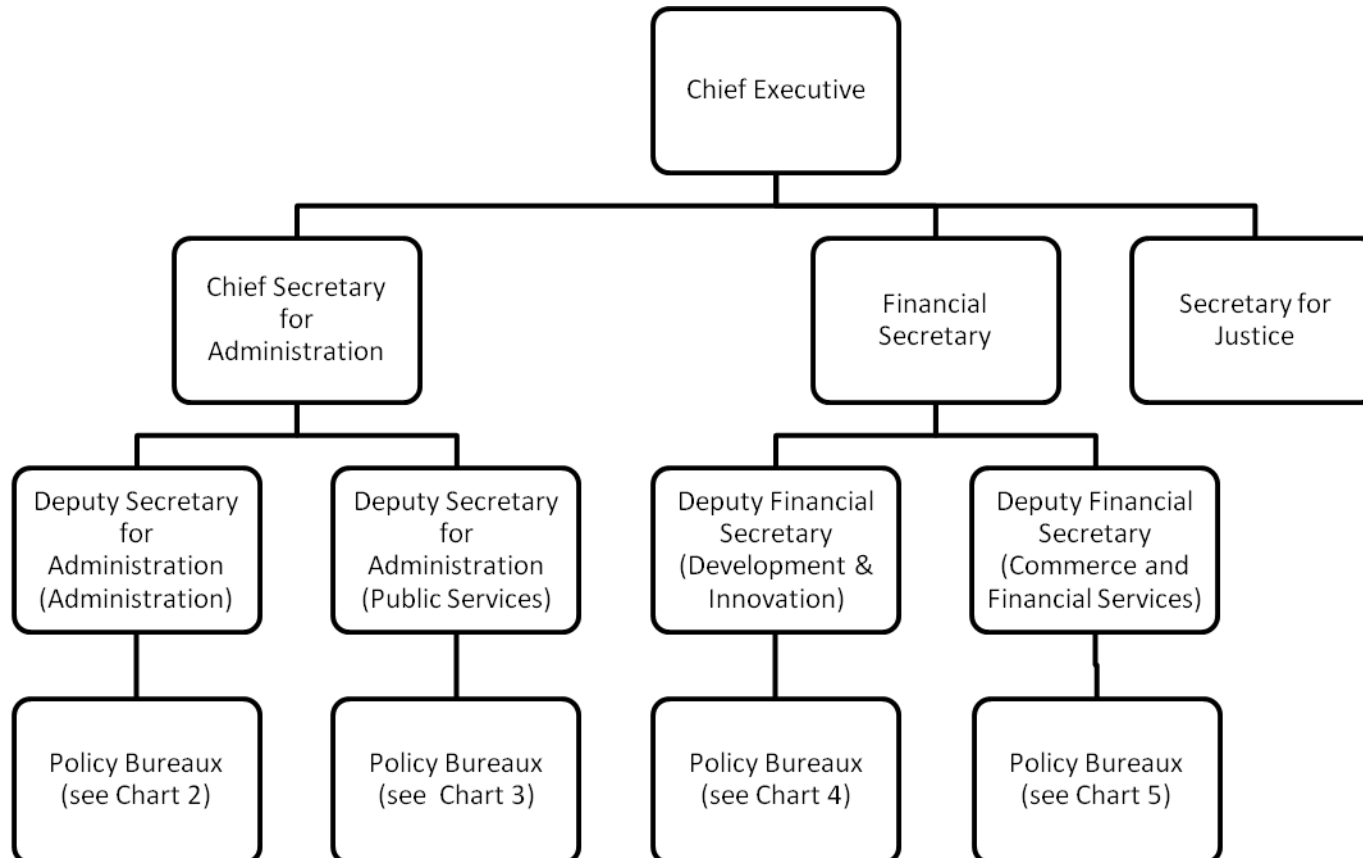

Chart 1: Structure of the Hong Kong SAR Government Secretariat
Under the Proposal from The Professional Commons

Note: Other Government units that are not listed above for simplicity reasons, such as the ICAC,...etc, are maintained in their original position

Chart 2: Composition of the Policy Bureaux under the Deputy Secretary for Administration (Administration)

Chart 3 : Composition of the Policy Bureaux under the Deputy Secretary for Administration (Public Services)

Chart 4 : Composition of the Policy Bureaux under the Deputy Financial Secretaries

Chart 5: Structure of the Policy Bureaux and Departments Under the Deputy Chief Secretary for Administration (Administration)

Chart 6: Structure of the Policy Bureaux and Departments Under the Deputy Chief Secretary for Administration (Public Services)

Chart 7: Structure of the Policy Bureaux and Departments Under the Deputy Financial Secretaries